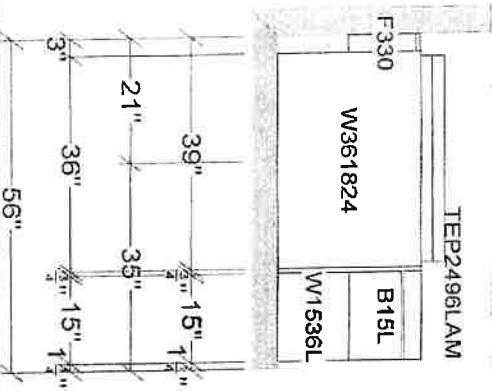

Classic Snow

1320 Jerome

All dimensions, size designations given are subject to verification on job site and adjustment to fit job conditions.

2020

This is an original design and must not be released or copied unless applicable fee has been paid or job order placed.

Designed: 2/23/2024
Printed: 2/23/2024

ICLB 1320 Jerome

All

Drawing #: 1 No Scale.

Pulls or knobs Not Included

Note: This drawing is an artistic interpretation of the general appearance of the design. It is not meant to be an exact rendition.

ICLB 1320 Jerome

2020

Designed: 2/23/2024
Printed: 2/23/2024

All

Drawing #: 1

Note: This drawing is an artistic interpretation of the general appearance of the design. It is not meant to be an exact rendition.