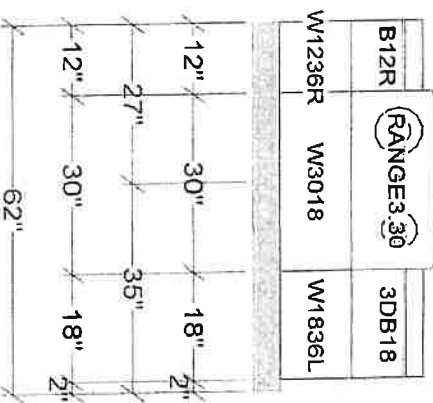

Classic Snow

1320 Jerome

All dimensions, size designations given are subject to verification on job site and adjustment to fit job conditions.

2020

This is an original design and must not be released or copied unless applicable fee has been paid or job order placed.

Designed: 2/23/2024
Printed: 2/23/2024

ICLB 1320 Jerome

All

Drawing #: 1 No Scale.

Pulls or knobs Not Included

Note: This drawing is an artistic interpretation of the general appearance of the design. It is not meant to be an exact rendition.

ICLB 1320 Jerome

2020

Designed: 2/23/2024
Printed: 2/23/2024

All

Drawing #: 1

Note: This drawing is an artistic interpretation of the general appearance of the design. It is not meant to be an exact rendition.