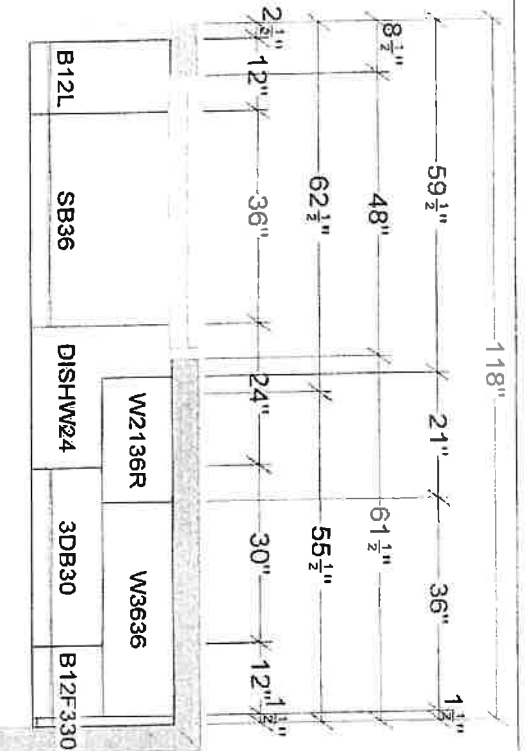

Classic Snow

1320 Jerome

All dimensions, size designations given are subject to verification on job site and adjustment to fit job conditions.

2020

This is an original design and must not be released or copied unless applicable fee has been paid or job order placed.

Designed: 2/23/2024
Printed: 2/23/2024

ICLB 1320 Jerome

All

Drawing #: 1 No Scale.

Pulls or knobs Not Included

Note: This drawing is an artistic interpretation of the general appearance of the design. It is not meant to be an exact rendition.

ICLB 1320 Jerome

2020

Designed: 2/23/2024
Printed: 2/23/2024

All

Drawing #: 1

Note: This drawing is an artistic interpretation of the general appearance of the design. It is not meant to be an exact rendition.

2020

Designed: 2/23/2024
Printed: 2/23/2024

ICLB 1320 Jerome

All

Drawing #: 1