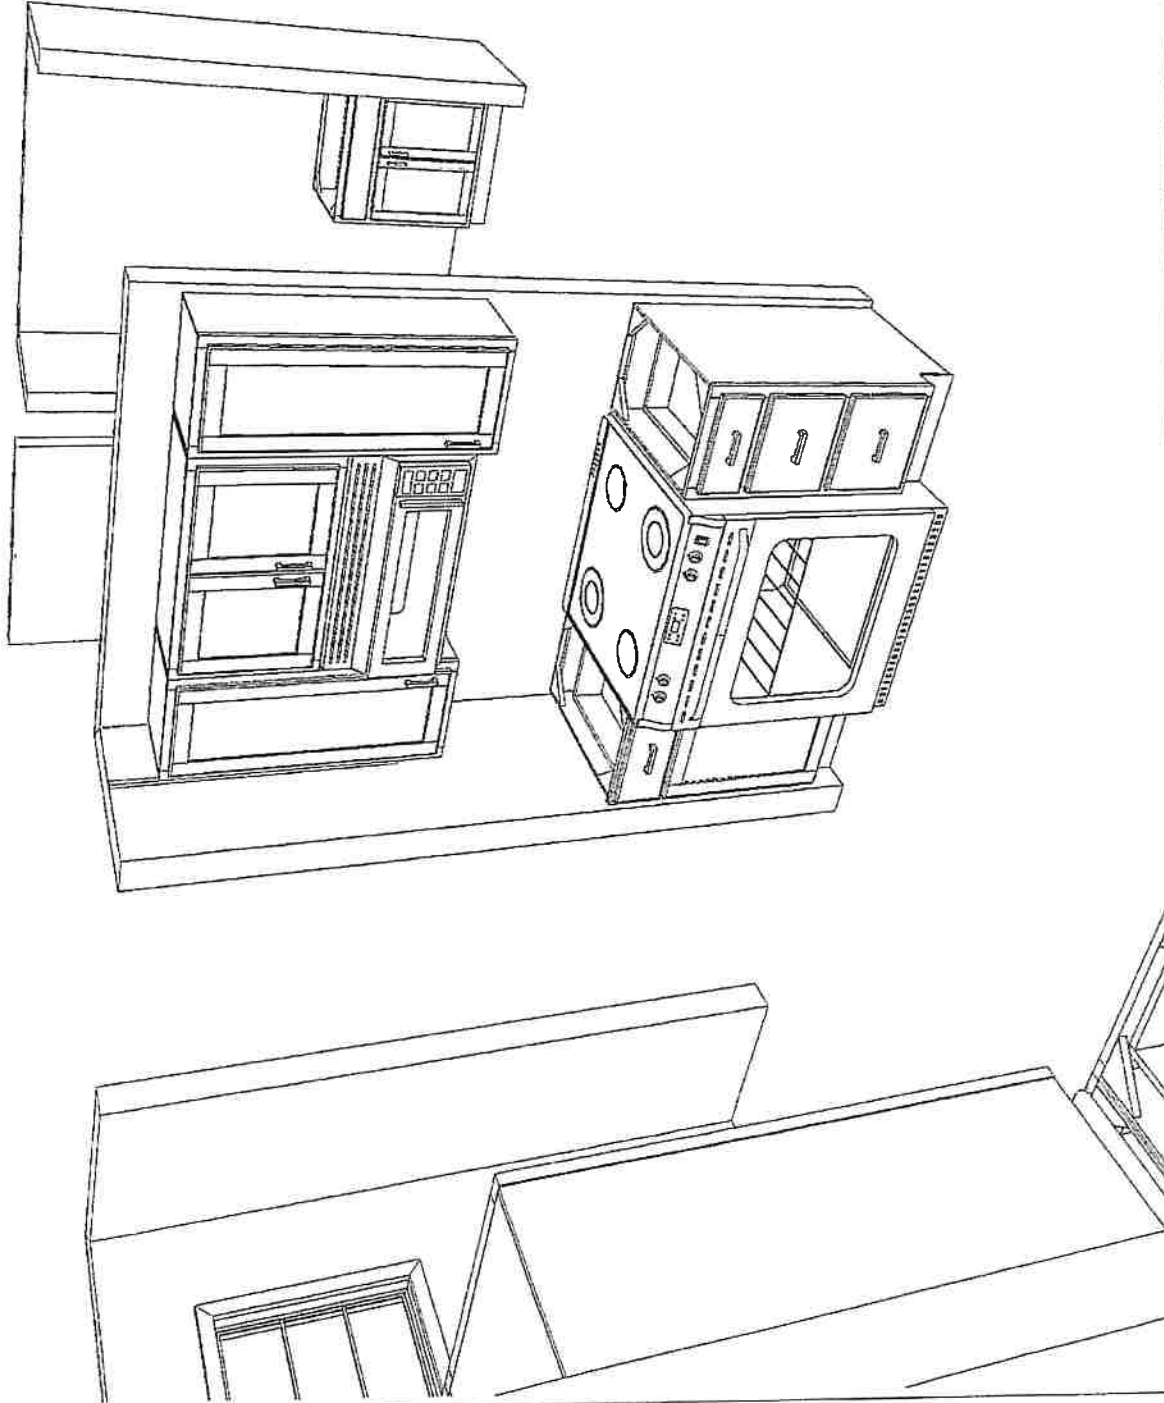

Designed: 2/23/2024
Printed: 2/23/2024

2020

Drawing #: 1

Note: This drawing is an artistic interpretation of the general appearance of the design. It is not meant to be an exact rendition.

All

ICLB 1316 Jerome