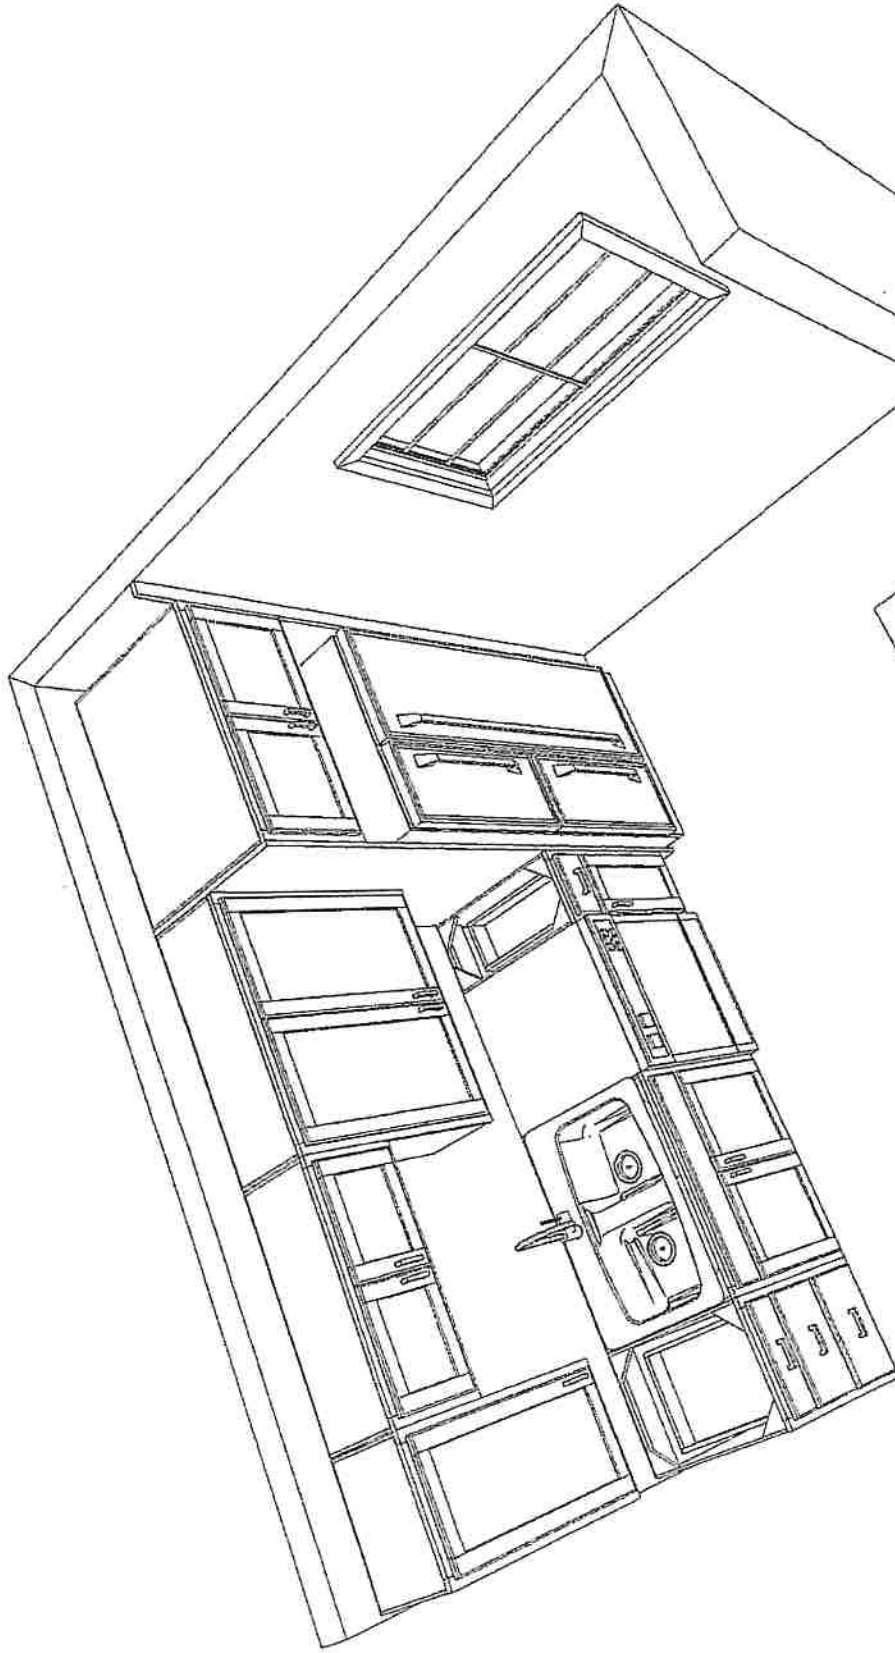

1316 JEROME ST.

~~CLASSIC SNOW~~

Refrigerator with
Fridge Hanging
Door Swing

Designed: 2/23/2024
Printed: 2/23/2024

This is an original design and must not be released or copied unless applicable fee has been paid or job order placed.

2020

All dimensions -size designations given are subject to verification on job site and adjustment to fit job conditions.

Pulls or knobs
Not Included

Designed: 2/23/2024
Printed: 2/23/2024

2020

Drawing #: 1

Note: This drawing is an artistic interpretation of the general appearance of the design. It is not meant to be an exact rendition.

All

ICLB 1316 Jerome

Note: This drawing is an artistic interpretation of the general appearance of the design. It is not meant to be an exact rendition.