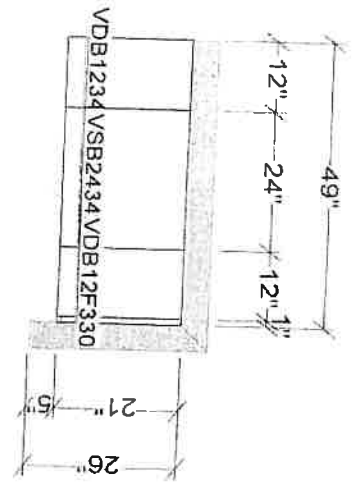

Designed: 2/19/2024
Printed: 2/21/2024

ICLB 125 Ferguson

All

Drawing #: 1 No Scale.

Classic
Snow

Window

new
add of
window

Note: This drawing is an artistic interpretation of the general appearance of the design. It is not meant to be an exact rendition.

2020

Designed: 2/19/2024
Printed: 2/21/2024

ICLB 125 Ferguson

All

Drawing #: 1

Note: This drawing is an artistic interpretation of the general appearance of the design. It is not meant to be an exact rendition.

2020

Designed: 2/19/2024
Printed: 2/19/2024

ICLB 125 Furguson

All

Drawing #: 1

Note: This drawing is an artistic interpretation of the general appearance of the design. It is not meant to be an exact rendition.

Designed: 2/19/2024
Printed: 2/19/2024

2020

ICLB 125 Ferguson

All

Drawing #: 1