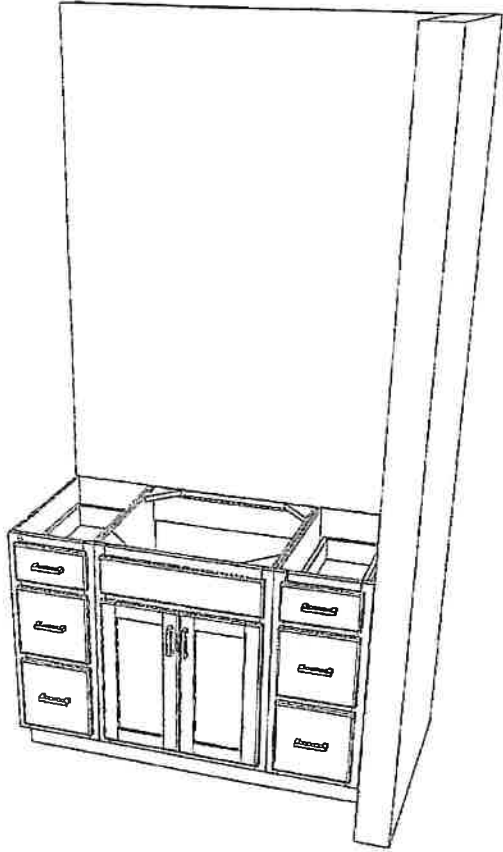

Designed: 2/19/2024
Printed: 2/21/2024

ICLB 125 Ferguson

All

Drawing #: 1 No Scale.

Classic
Snow

Window

new
add of
window

Note: This drawing is an artistic interpretation of the general appearance of the design. It is not meant to be an exact rendition.

2020

Designed: 2/19/2024
Printed: 2/21/2024

ICLB 125 Ferguson

All

Drawing #: 1

Note: This drawing is an artistic interpretation of the general appearance of the design. It is not meant to be an exact rendition.

2020

Designed: 2/19/2024
Printed: 2/19/2024

ICLB 125 Furguson

All

Drawing #: 1

Note: This drawing is an artistic interpretation of the general appearance of the design. It is not meant to be an exact rendition.